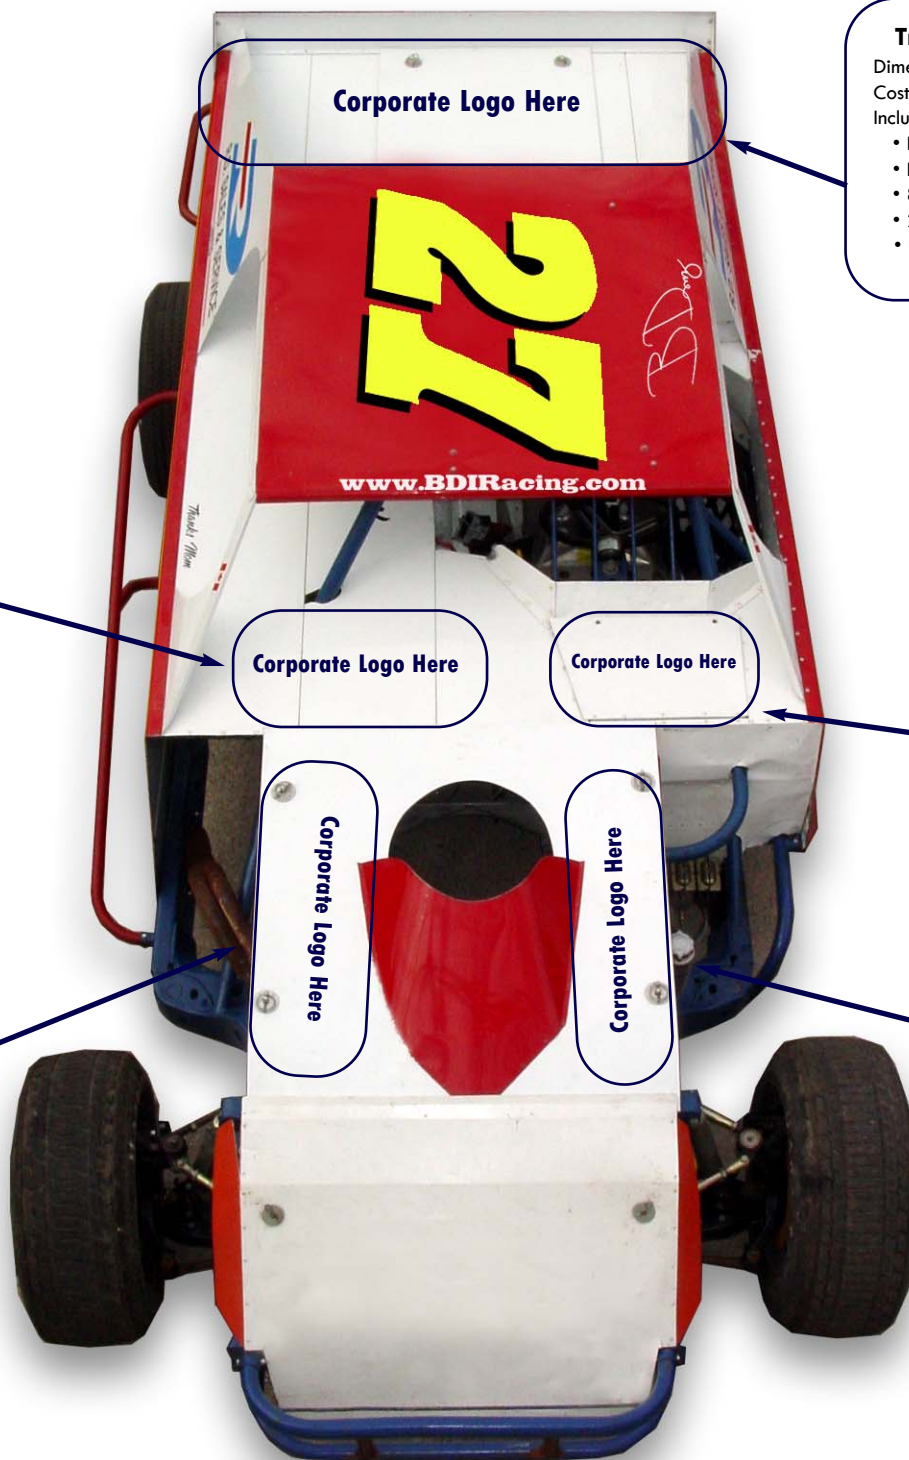

**Right & Left Doors**  
 Dimensions: 4' wide x 3' tall  
 Cost Per Year: \$2500.00  
 Includes:

- Decal's
- 1 Year Web Advertisement
- 8 x10 Autographed Framed Picture
- 21 Races Per Year Exposure
- USA race exposure

**Left "C" Pillar**  
 Dimensions: 24" wide x 18" tall  
 Cost Per Year: \$500.00  
 Includes:

- Decal's
- 1 Year Web Advertisement
- 8 x10 Autographed Promotion Picture
- 21 Races Per Year Exposure
- USA race exposure

**Left 1/4 Panel**  
 Dimensions: 3' wide x 3' tall  
 Cost Per Year: \$1500.00  
 Includes:

- Decal's
- 1 Year Web Advertisement
- 8 x10 Autographed Framed Picture
- 21 Races Per Year Exposure
- USA race exposure

### Infield View

**Corporate Logo Here**

**Corporate Logo Here**

Corporate Logo Here